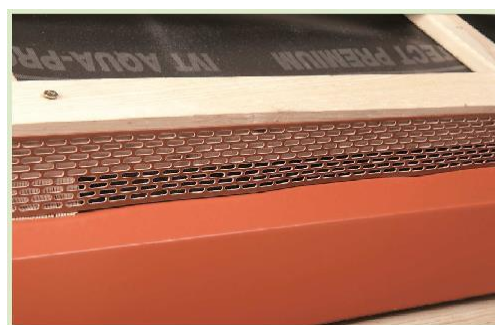

The diagram shows a cross-section of a roof structure. Two callouts are present: a red circle with the number '5.' pointing to a hook on the roof edge, and an orange circle with the number '2.' pointing to a vented ridge cap. Colored lines connect these callouts to the corresponding items in the index: orange lines for item 2, and red lines for item 5. Other lines in various colors (blue, green, purple, yellow) connect the index items to the roof structure, indicating their application areas.

Colores: Rojo Teja

Colores

Código	Producto	Packing List.	Precio m.l.	Precio Caja
OB110	Peine anti pájaro PLUS	Altura: 11 cm. Caja: 60 unid.	3,84 €	230,40 €

● Rejilla

Rejilla para una perfecta ventilación de los aleros, que evitan que entren pájaros o insectos.